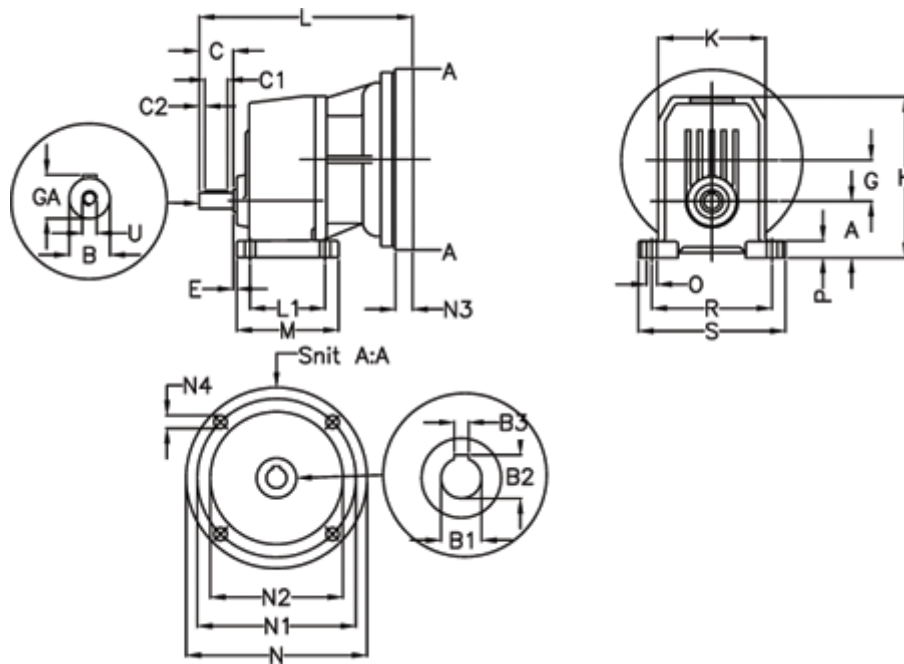

Article number: 40550400721225

Description: Single Stage Helical Gear
S 401-7,2-P71B5

Measures

A = 70	E = 23.0	M = 165.0	R = 180
B = 28	F = 8x7x50	N = 160	S = 215
B1 = 14	G = 61.7	N1 = 130	U = M8
B2 = 16.3	GA = 31.0	N2 = 110	
B3 = 5	H = 224.5	N3 = -	
C = 60	K = 155	N4 = M10x12	
C1 = 50	L = 294	O = 14	
C2 = 5	L1 = 125.0	P = 21.0	